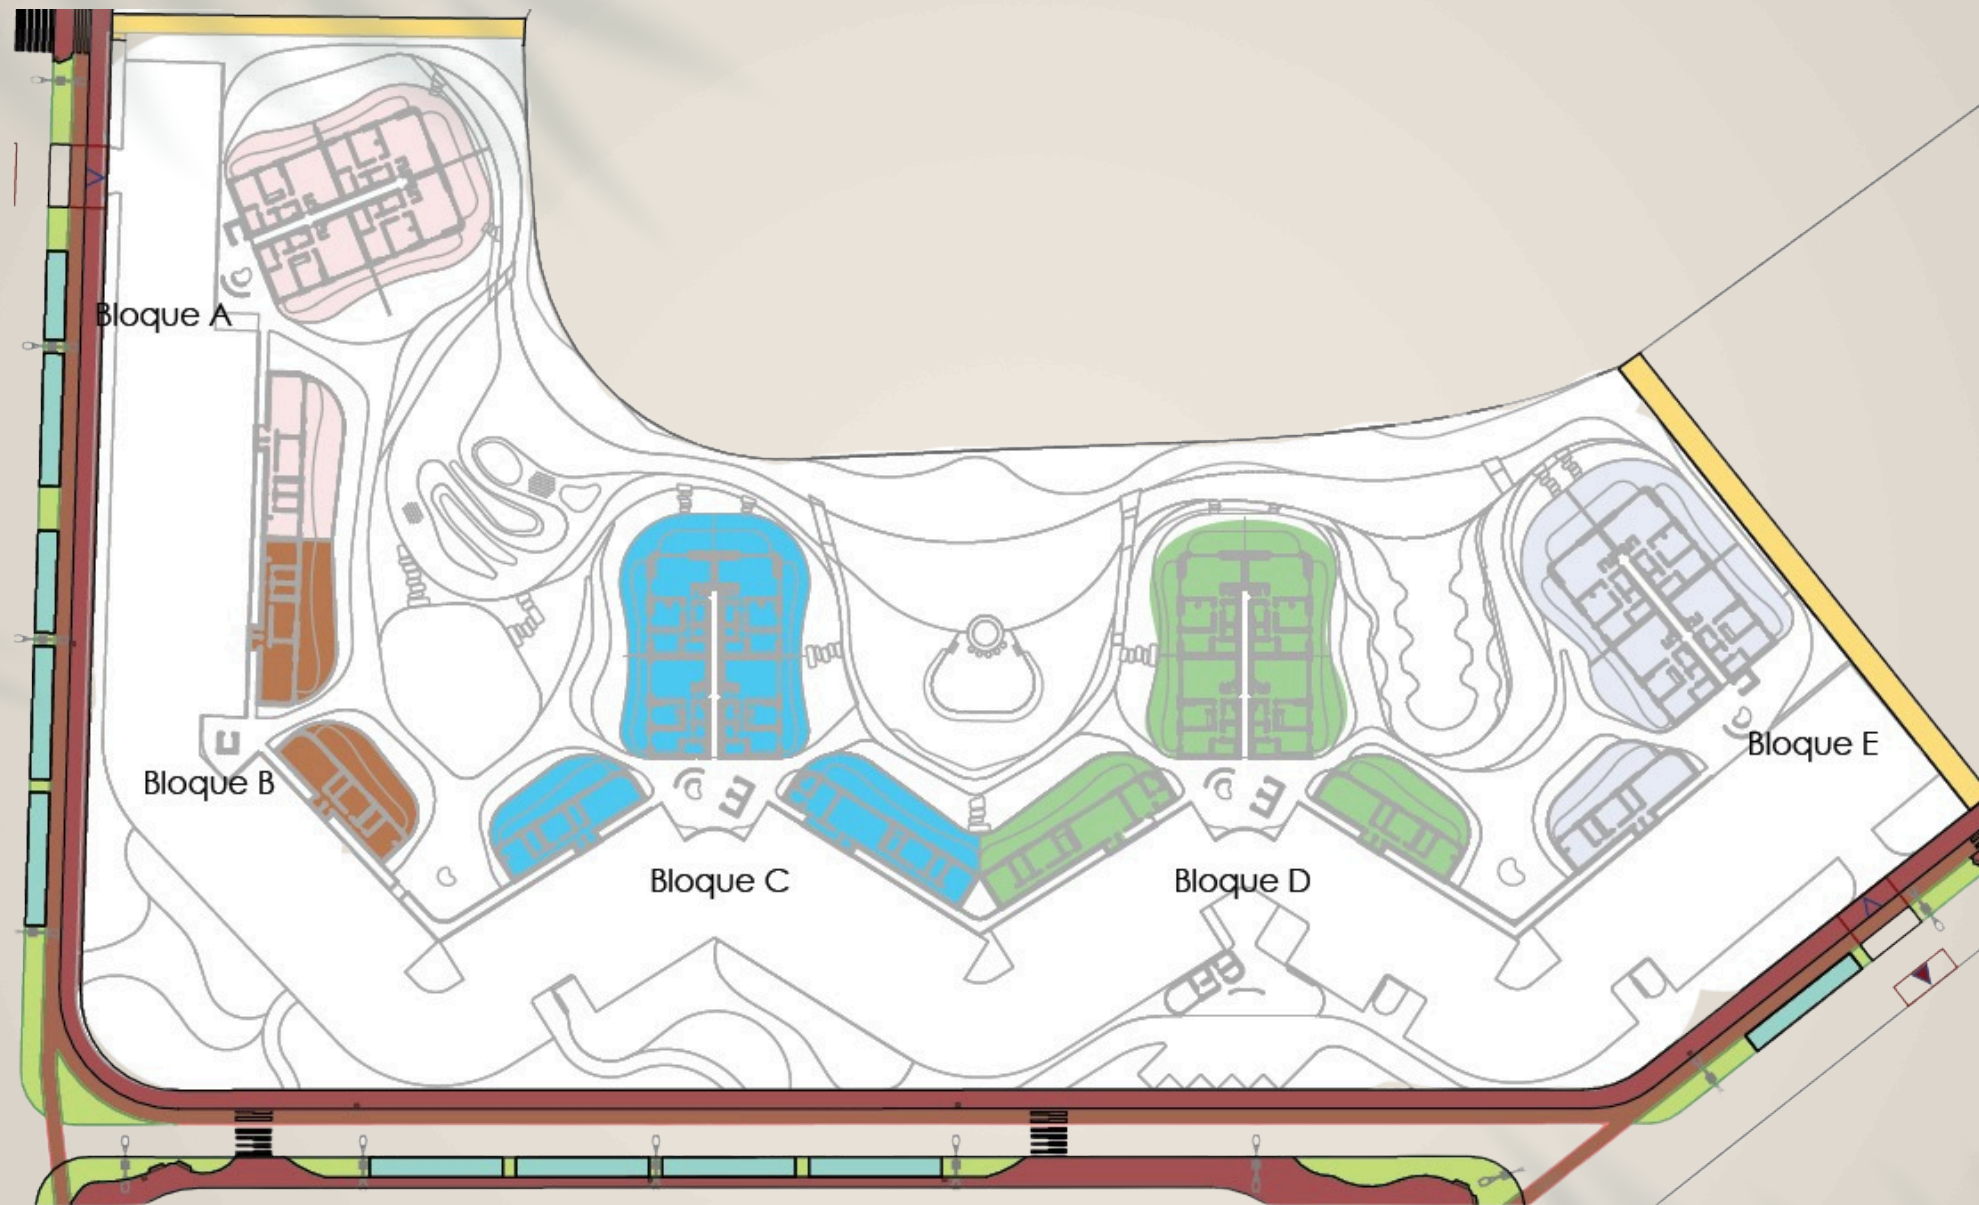

The background features a series of concentric, light-colored circles centered on the page. Overlaid on these circles are faint, stylized leaf patterns, possibly from a palm tree, extending from the left and right edges towards the center.

Floor Plans Planos Nivel

Master Plan

- Reception / Recepción
- Pool / Piscina
- Pool Bar / Pool Bar
- Pet Park / Parque para perros
- Playground / Parque infantil

1st Floor
Primer Nivel

2nd Floor
Segundo Nivel